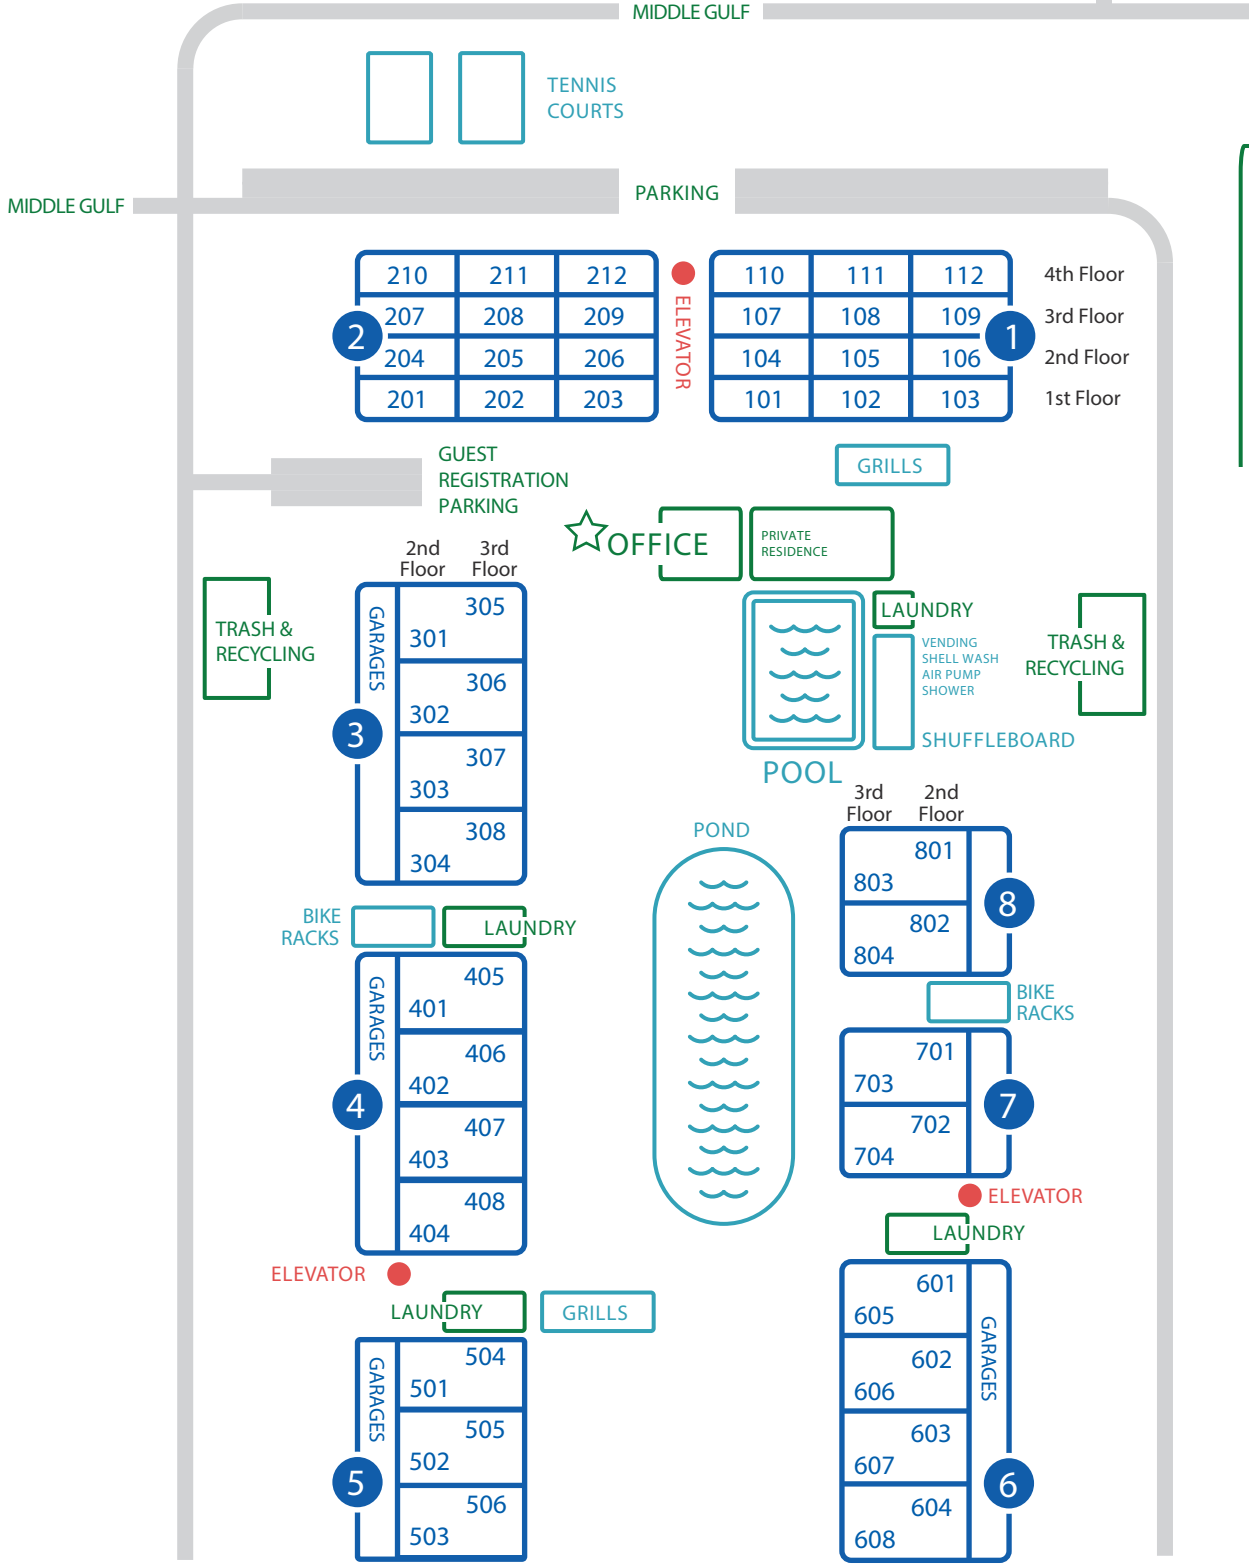

# SANIBEL SIESTA at the Beach

↑ DONAX ST  
to PERIWINKLE

SANIBEL ISLAND BEACH RESORT

BEACH